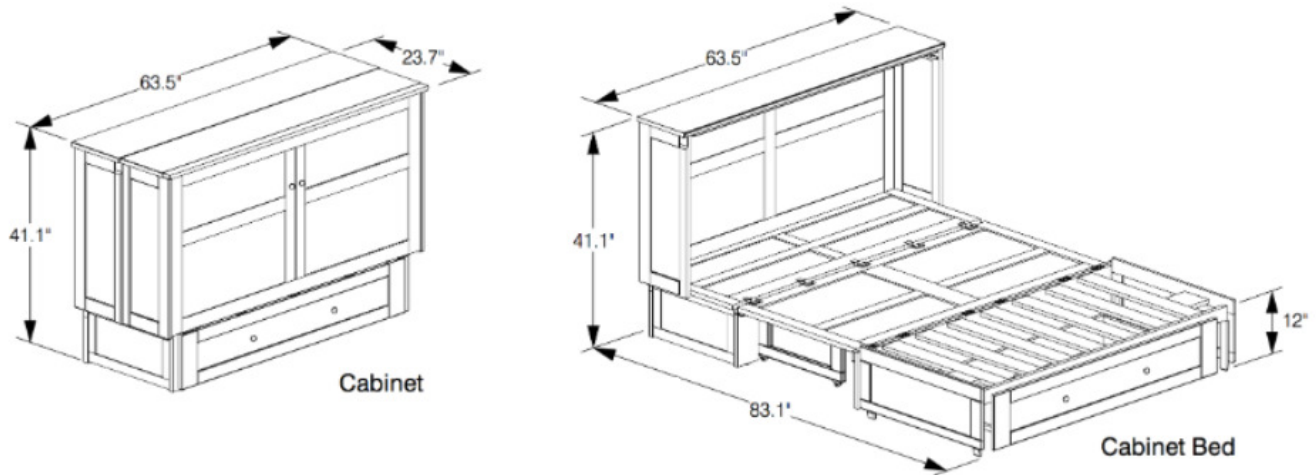

Queen Size Cabinet Bed

Limited up to 10 Year Warranty

Tri-Fold Premium Gel Memory Foam Mattress Included

Built-in Dual Power/USB module

Available in many great colours

Solid hardwood & veneer construction