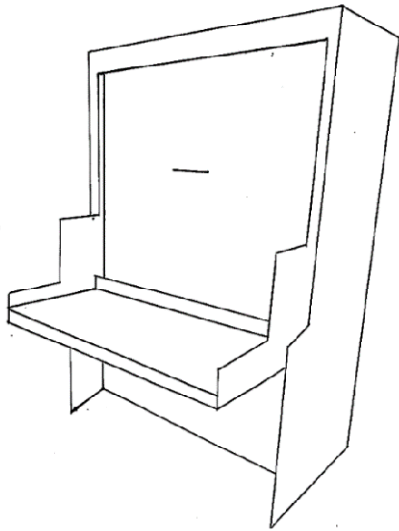

VERTICAL HIDDEN BED

SINGLE	DOUBLE	QUEEN
Height 87"	Height 87"	Height 89"
Width 45"	Width 60"	Width 66"
Desk Depth 47"	Desk depth 47"	Desk depth 47"
Bed Depth 80"	Bed Depth 80"	Bed Depth 83"

HORIZONTAL HIDDEN BED

SINGLE	DOUBLE	QUEEN
Height 57"	Height 72"	Height 76"
Width 81"	Width 81"	Width 86"
Desk Depth 38"	Desk Depth 40"	Desk Depth 41"
Bed Depth 43"	Bed Depth 58"	Bed Depth 63"

NOTES:

- 100% Canadian Made
- Made of ¾ inch Melamine
- Available in many different colours
- Lifetime warranty on hardware
- 5 year warranty on materials
- Mattress sold separately
- 8-10 inch mattress required