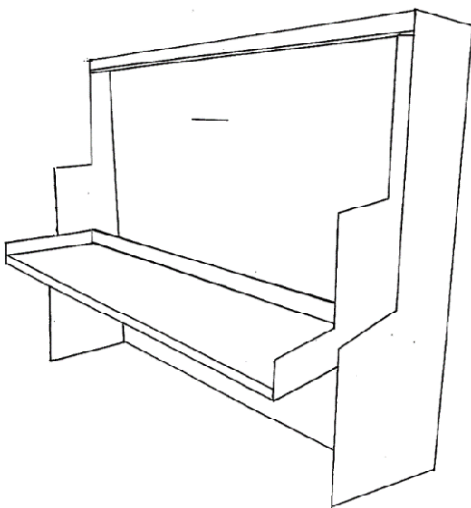

VERTICAL HIDDEN BED

SINGLE	DOUBLE	QUEEN
Height 87"	Height 87"	Height 89"
Width 45"	Width 60"	Width 66"
Desk Depth 47"	Desk depth 47"	Desk depth 47"
Bed Depth 80"	Bed Depth 80"	Bed Depth 83"

HORIZONTAL HIDDEN BED

SINGLE	DOUBLE	QUEEN
Height 57"	Height 72"	Height 76"
Width 81"	Width 81"	Width 86"
Desk Depth 38"	Desk Depth 40"	Desk Depth 41"
Bed Depth 43"	Bed Depth 58"	Bed Depth 63"

NOTES:

- 100% Canadian Made
- Made of ¾ inch Melamine
- Available in many different colours
- Lifetime warranty on hardware
- 5 year warranty on materials
- Mattress sold separately
- 8-10 inch mattress required