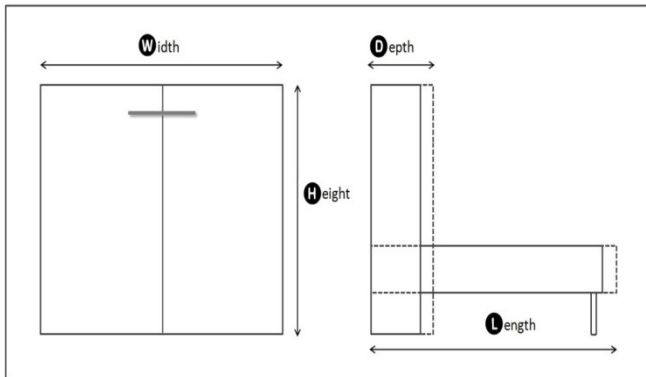

(Horizontal)

Single

Width: 80"
Height: 52"
Depth: 16"/20"
Length: 51"/55"

Double

Width: 80"
Height: 65"
Depth: 16"/20"
Length: 63"/67"

Queen

Width: 86"
Height: 70"
Depth: 16"/20"
Length: 68"/72"

NOTES:

- 100% Custom Canadian Made
- Available in wood veneer, thermoplastic and melamine finishes
- Many different colours and styles available
- 5-25 year warranty on hardware
- 1 year warranty on materials
- Mattress sold separately
- 9-11 inch continuous coil or memory foam mattress suggested