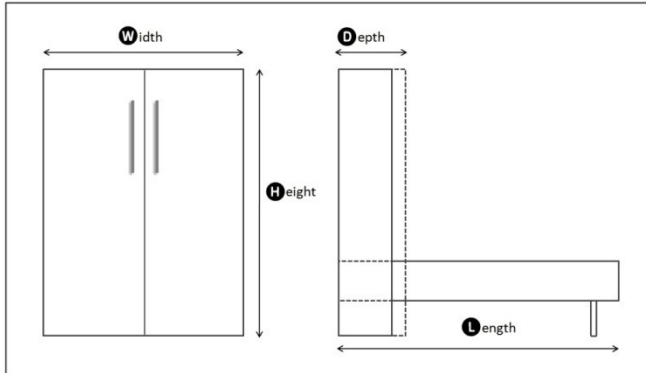

Wall bed Dimension Chart

(Vertical)

Single

Width: 45"
Height: 81"
Depth: 16"/20"
Length: 82"

Double

Width: 60"
Height: 81"
Depth: 16"/20"
Length: 82"

Queen

Width: 66"
Height: 86"
Depth: 16"/20"
Length: 87"